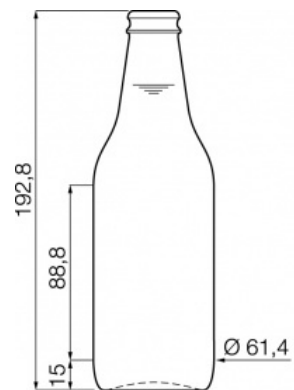

The images, specifications and other data on this page are for information purposes only. The present information can in no way be used or interpreted as a technical drawing. Specific advice should be obtained from your O-I representative with regards to the suitability of products prior to any application. The information on industry containers is updated from time to time, however O-I reserves the right to amend the specifications or to withdraw certain containers from sale without notice.