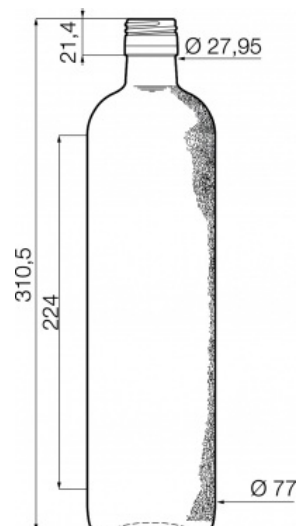

CAPACITY
1000 ml - 100 cl

BRIMFULL CAPACITY
1020 ml - 102 cl

HEIGHT
310,5 mm

SHAPE (CROSS-SECTION) TYPE
Round

SHAPE (CROSS-SECTION) DIMENSIONS
77 mm

FINISH
PP 31 D

BASE
Standard

LABEL PROTECTION
Yes

WEIGHT
535 g

PRESSURE
-

USE
Non refillable

PRODUCTION COUNTRY
Germany

PACKAGING SPECS

CONTAINERS PER PALLET
1050

LAYERS PER PALLET
5

PALLET WIDTH
1200 mm

PALLET DEPTH
1000 mm

PALLET HEIGHT
1700 mm

GROSS WEIGHT OF PALLET
kg

Other packaging specs are available upon demand.

Family range Krug

20 ml - 017261	→
40 ml - 017853	→
40 ml - 017713	→
350 ml - 017359	→
500 ml - 016346	→
700 ml - 017396	→
700 ml - 017535	→