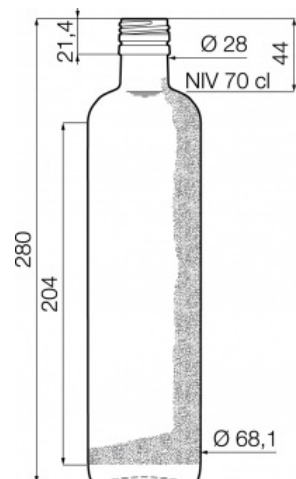

CAPACITY
700 ml - 70 cl

BRIMFULL CAPACITY
715 ml - 71,5 cl

HEIGHT
280 mm

SHAPE (CROSS-SECTION) TYPE
Round

SHAPE (CROSS-SECTION) DIMENSIONS
68,1 mm

FINISH
PP 31 STD

BASE
Standard

LABEL PROTECTION
Yes

WEIGHT
373 g

PRESSURE
-

USE
Non refillable

PRODUCTION COUNTRY
Germany

PACKAGING SPECS

CONTAINERS PER PALLET
1632

LAYERS PER PALLET
6

PALLET WIDTH
1200 mm

PALLET DEPTH
1000 mm

PALLET HEIGHT
1830 mm

GROSS WEIGHT OF PALLET
kg

Other packaging specs are available upon demand.

Family range Krug

20 ml - 017261	→
40 ml - 017853	→
40 ml - 017713	→
350 ml - 017359	→
500 ml - 016346	→
700 ml - 017535	→
700 ml - 016374	→
700 ml - 017311	→
1000 ml - 017312	→